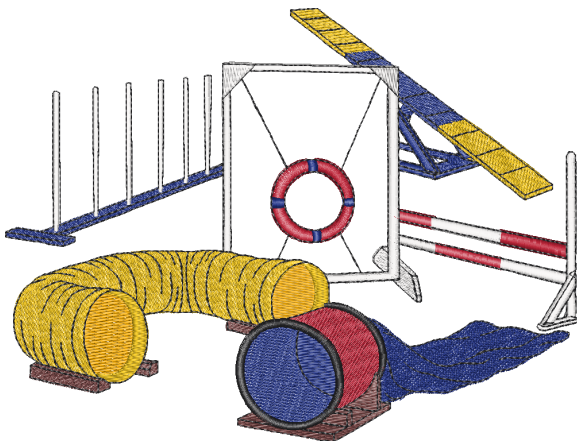

[Garment Choices](#)

Agility

Embroidery Designs

[Request Info](#)

Left Chest Embroidery  
Approx. Size 4" X 3 1/2"  
Agility Paw Prints LLE0001

Left Chest Embroidery  
Approx. Size 4" X 3 1/2"  
Agility Equipment DG0522

Left Chest Embroidery Design  
Approx. Size 3 1/4" X 3 1/4"  
Paw Print Heart/Agility LLE0003

Center Front/Full Back Embroidery  
Not for T-Shirts & Hats  
Approx. Size 12" X 6"  
Agility Paw Prints LLE0004

Center Front / Full Back Embroidery Design  
Not for Hats  
Approx. Size 10 1/4" X 2 1/2"  
Agility Hearts & Paw Prints LLE0005

Center Front/Full Back Embroidery  
Not for T-Shirts & Hats  
Approx. Size 8" X 6"  
Agility Equipment DG0444